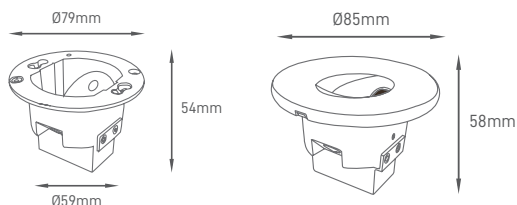

ILAR-01052

REFERENCE		DIMENSION & WEIGHT		PHOTOMETRICAL DATA	
Reference	ILAR-01052	Width	Ø85mm	Total Luminous Flux	120lm
LED Brand	Epistar LED	Height	4mm	Luminous Efficacy	40lm/W
Body Material	Die-cast Aluminum	Packaging Unit	6 pcs / carton	Beam Angle	38°
Housing Colour	White	Base (ILAR-01050)		Colour Temperature	Switch 3000K/4000K/6000K
Nominal Lifetime (EOL end of life)	25000H	Width	Ø79x54mm	Colour Rendering Index	>80
Mounting Type	Recessed	Cut-out	Ø59mm		
Body Shape	Round				
ELECTRICAL AND OPERATING DATA		ENERGY LABEL & STANDARS		CERTIFICATIONS	
Nominal Wattage	3W	Energy Label	A+	2014/30/EU (EMC Directive)	YES
Nominal Voltage	AC175~265V	Energy Consumption KWH/1000H	3kwh	2014/35/EU (LVD Directive)	YES
Operating Frequency	50/60Hz	Type of Protection	IP65	ROHS	YES
Operating Temperature	- 25°C to + 45°C	Protection Class	Class II	Warranty	3 YEARS
Starting Time 100% ON	<0.5s	Protection Class IK (shock resistance)	IK06		
ON/OFF Cycles	>25000				

SIZE

Designed by Aronlight in Portugal. Made in PRC