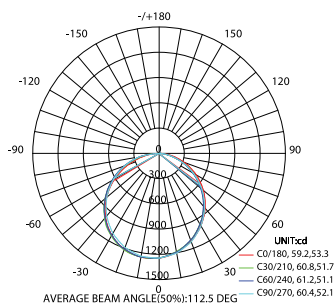

BEAM ANGLE

Designed by Aron Light in Portugal. Made in PRC