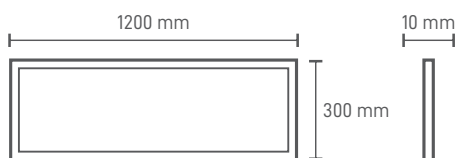

TECHNICAL INFORMATIONS

PAINEL LED 120X30

40W 6500K BRANCO

Panel branco com design discreto, uma combinação perfeita de elegância e simplicidade.

White panel with smooth design, a perfect combination of elegance and simplicity.

Panel blanco de líneas suaves, una perfecta combinación entre elegancia y simplicidad.

ILAR-00507

REFERENCE

Led Type	SMD
Mounting Type	Recessed
Body Material	Aluminium
Housing Colour	White
Body Shape	Square
LGP	GA40
Nominal Lifetime (EOL end of life)	15000h
Useful Lifetime Based on LM80	10000h
Useful Lifetime Based on LM70	12000h
Dimmable	No

DIMENSION & WEIGHT

Lenght	1200mm
Width	300mm
Height	10mm
Weight	-
Cut-Out	-

PHOTOMETRICAL DATA

Total Luminous Flux	3600 lm
Luminous Efficacy	90 lm/W
Beam Angle	120°
Colour Temperature	6500K
Colour Rendering Index	80
Colour Consistency	<= 10
UGR	<21

ELECTRICAL AND OPERATING DATA

Nominal Wattage	40W
Nominal Voltage	200-240V
Operating Frequency	50/60Hz
Power Factor	0.9
Operating Temperature	-10° C to +40° C

ENERGY LABEL & STANDARS

Energy Label	A+
Energy Consumption KWH/1000H	6 kWh
Type of Protection	IP44
Protection Class	II
Protection Class IK (shock resistance)	IK03

CERTIFICATIONS

2014/30/EU (EMC Directive)	YES
2014/35/EU (LVD Directive)	YES
ROHS	YES
Warranty	2 YEARS

SIZE

BEAM ANGLE

Designed by Aron Light in Portugal. Made in PRC