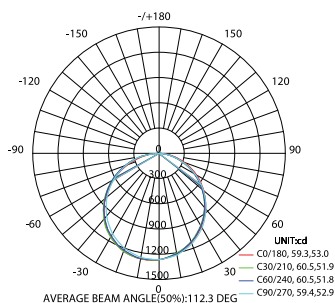

BEAM ANGLE

Designed by Aron Light in Portugal. Made in PRC