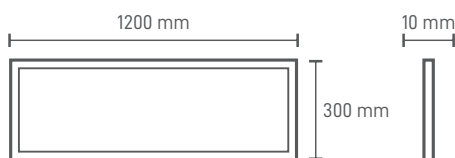

### DIMENSION & WEIGHT

Lenght	1200mm
Width	300mm
Height	10mm
Weight	-
Cut-Out	-

### PHOTOMETRICAL DATA

Total Luminous Flux	3600 lm
Luminous Efficacy	90 lm/W
Beam Angle	120°
Colour Temperature	4500K
Colour Rendering Index	80
Colour Consistency	<= 10
UGR	<21

### SIZE