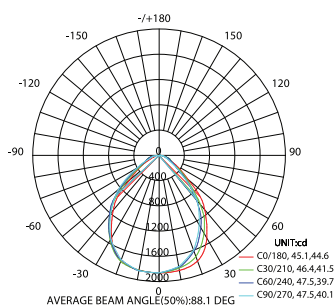

BEAM ANGLE

Designed by Aron Light in Portugal. Made in PRC