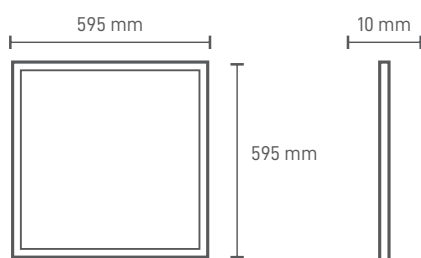

TECHNICAL INFORMATIONS

PAINEL LED 60X60 UGR<19

40W 6500K BRANCO

Panel branco com design discreto, uma combinação perfeita de elegância e simplicidade.

White panel with smooth design, a perfect combination of elegance and simplicity.

Panel blanco de líneas suaves, una perfecta combinación entre elegancia y simplicidad.

ILAR-00803

REFERENCE

Led Type	SMD
Mounting Type	Recessed
Body Material	Aluminium
Housing Colour	White
Body Shape	Square
LGP	GA40
Nominal Lifetime (EOL end of life)	15000h
Useful Lifetime Based on LM80	10000h
Useful Lifetime Based on LM70	12000h
Dimmable	No

DIMENSION & WEIGHT

Lenght	595mm
Width	595mm
Height	10mm
Weight	-
Cut-Out	-

PHOTOMETRICAL DATA

Total Luminous Flux	3600 lm
Luminous Efficacy	90 lm/W
Beam Angle	120°
Colour Temperature	6500K
Colour Rendering Index	80
Colour Consistency	<= 6
UGR	<19

ELECTRICAL AND OPERATING DATA

Nominal Wattage	40W
Nominal Voltage	200-240V
Operating Frequency	50/60Hz
Power Factor	0.9
Operating Temperature	-10° C to +40° C

ENERGY LABEL & STANDARS

Energy Label	A+
Energy Consumption KWH/1000H	6 kWh
Type of Protection	IP20
Protection Class	II
Protection Class IK (shock resistance)	IK03

CERTIFICATIONS

2014/30/EU (EMC Directive)	YES
2014/35/EU (LVD Directive)	YES
ROHS	YES
ENEC	YES
Warranty	2 YEARS

SIZE

BEAM ANGLE

Designed by Aron Light in Portugal. Made in PRC