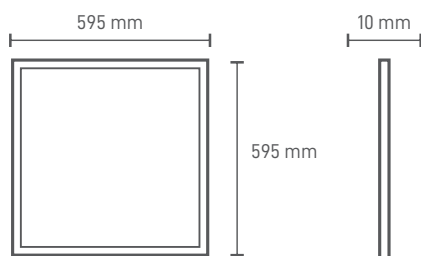

TECHNICAL INFORMATIONS

PAINEL LED 60X60 UGR<21

40W 6500K BRANCO

Panel branco com design discreto, uma combinação perfeita de elegância e simplicidade.

White panel with smooth design, a perfect combination of elegance and simplicity.

Panel blanco de líneas suaves, una perfecta combinación entre elegancia y simplicidad.

ILAR-00331

REFERENCE

Led Type	SMD
Mounting Type	Recessed
Body Material	Aluminium
Housing Colour	White
Body Shape	Square
LGP	GA40
Nominal Lifetime (EOL end of life)	15000h
Useful Lifetime Based on LM80	10000h
Useful Lifetime Based on LM70	12000h
Dimmable	No

DIMENSION & WEIGHT

Lenght	595mm
Width	595mm
Height	10mm
Weight	-
Cut-Out	-

PHOTOMETRICAL DATA

Total Luminous Flux	3600 lm
Luminous Efficacy	90 lm/W
Beam Angle	120°
Colour Temperature	6500K
Colour Rendering Index	80
Colour Consistency	<= 6
UGR	<21

ELECTRICAL AND OPERATING DATA

Nominal Wattage	40W
Nominal Voltage	200-240V
Operating Frequency	50/60Hz
Power Factor	0.9
Operating Temperature	-10° C to +40° C

ENERGY LABEL & STANDARS

Energy Label	A+
Energy Consumption KWH/1000H	6 kWh
Type of Protection	IP20
Protection Class	II
Protection Class IK (shock resistance)	IK03

CERTIFICATIONS

2014/30/EU (EMC Directive)	YES
2014/35/EU (LVD Directive)	YES
ROHS	YES
ENEC	YES
Warranty	2 YEARS

SIZE

BEAM ANGLE

Designed by Aron Light in Portugal. Made in PRC