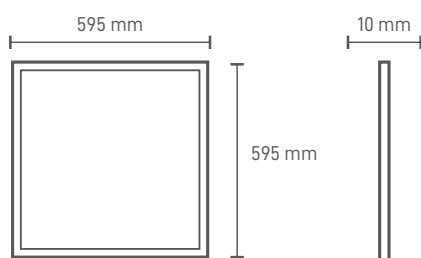

TECHNICAL INFORMATIONS

PAINEL LED 60X60 UGR<19

40W 4000K BRANCO

Panel branco com design discreto, uma combinação perfeita de elegância e simplicidade.

White panel with smooth design, a perfect combination of elegance and simplicity.

Panel blanco de líneas suaves, una perfecta combinación entre elegancia y simplicidad.

ILAR-00802

REFERENCE

Led Type	ILAR-00802
Mounting Type	SMD
Body Material	Recessed
Housing Colour	Aluminium
Body Shape	White
LGP	Square
Nominal Lifetime (EOL end of life)	GA40
Useful Lifetime Based on LM80	15000h
Useful Lifetime Based on LM70	10000h
Dimmable	12000h
	No

DIMENSION & WEIGHT

Lenght	595mm
Width	595mm
Height	10mm
Weight	-
Cut-Out	-

PHOTOMETRICAL DATA

Total Luminous Flux	3600 lm
Luminous Efficacy	90 lm/W
Beam Angle	120°
Colour Temperature	4000K
Colour Rendering Index	80
Colour Consistency	<= 10
UGR	<19

ELECTRICAL AND OPERATING DATA

Nominal Wattage	40W
Nominal Voltage	200-240V
Operating Frequency	50/60Hz
Power Factor	0.9
Operating Temperature	- 10° C to + 40° C

ENERGY LABEL & STANDARS

Energy Label	A+
Energy Consumption KWH/1000H	6 kWh
Type of Protection	IP44
Protection Class	II
Protection Class IK (shock resistance)	IK03

CERTIFICATIONS

2014/30/EU (EMC Directive)	YES
2014/35/EU (LVD Directive)	YES
ROHS	YES
Warranty	2 YEARS

SIZE

BEAM ANGLE

Designed by Aron Light in Portugal. Made in PRC