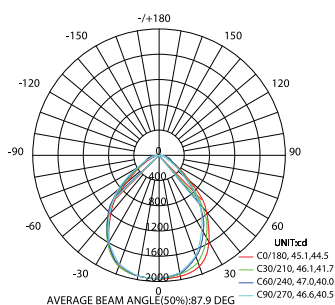

BEAM ANGLE

Designed by Aron Light in Portugal. Made in PRC