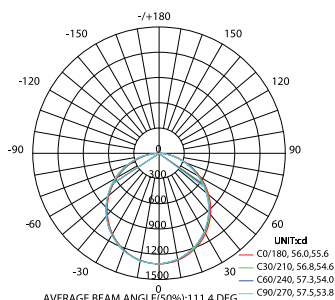

BEAM ANGLE

Designed by Aron Light in Portugal. Made in PRC