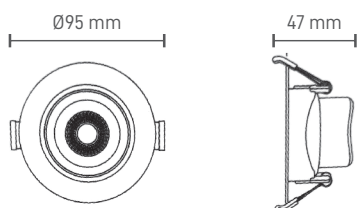

Lenght	Ø95mm
Width	-
Height	47mm
Weight	80g
Cut-Out	Ø75mm

PHOTOMETRICAL DATA

Total Luminous Flux	700lm
Luminous Efficacy	100lm/W
Beam Angle	38°
Colour Temperature	6500k
Colour Rendering Index	80
Colour Consistency	<= 6
UGR	-
PF	>0.5

SIZE

BEAM ANGLE

Designed by Aron Light in Portugal. Made in PRC