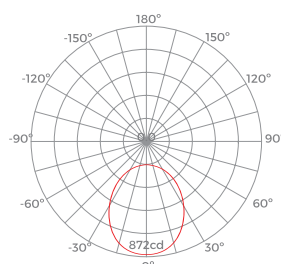

ILAR-00552

REFERENCE

Reference	ILAR-00552
Lamp type	GU10
Lamp Base	GU10
Nominal Lifetime (EOL end of life)	25000h
Switching Cycle (times)	15000X
Dimmable	No
Mercury Free	Yes

DIMENSION & WEIGHT

Diameter	50mm
Length	55mm
Weight	30g

PHOTOMETRICAL DATA

Total Luminous Flux	490lm
Luminous Efficacy	80lm/W
Beam Angle	38°
Colour Temperature	6500K
Colour Rendering Index	80
Colour Consistency	<= 6

ELECTRICAL AND OPERATING DATA

Power Rated	6W
Equivalent Wattage	40W
Lamp Current	45mA
Nominal Voltage	220-240V
Operating Frequency	50/60Hz
Power Factor	0.5
Starting Time	0.5s
Warm-up Time (60%)	0.5s
Operating Temperature	-30°C to + 40°C

ENERGY LABEL & STANDARS

Energy Label	A+
Energy Consumption KWH/1000H	6kWh

CERTIFICATIONS

ROHS	YES
CE	YES
LM70	NO
LM80	YES
LM79	-
TM21	-
ENEC	-

SIZE

BEAM ANGLE

Designed by Aron Light in Portugal. Made in PRC