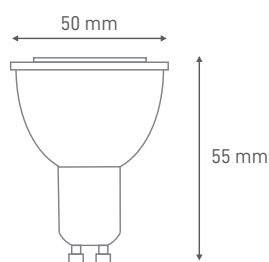

TECHNICAL INFORMATIONS

GU10 38° SPOTLIGHTS

6W 6500K

Linha GU10 com vários ângulos de abertura e potências para diferentes espaços.

GU10 line with several wattages and beam angles for different spaces.

Línea microicas con diferentes potencias y haz de luz para espacios variados.

ILAR-00552

REFERENCE

Reference	ILAR-00552
Lamp type	GU10
Lamp Base	GU10
Nominal Lifetime (EOL end of life)	25000h
Switching Cycle (times)	15000X
Dimmable	No
Mercury Free	Yes

DIMENSION & WEIGHT

Diameter	50mm
Length	55mm
Weight	30g

PHOTOMETRICAL DATA

Total Luminous Flux	490lm
Luminous Efficacy	80lm/W
Beam Angle	38°
Colour Temperature	6500K
Colour Rendering Index	80
Colour Consistency	<= 6

ELECTRICAL AND OPERATING DATA

Power Rated	6W
Equivalent Wattage	40W
Lamp Current	45mA
Nominal Voltage	220-240V
Operating Frequency	50/60Hz
Power Factor	0.5
Starting Time	0.5s
Warm-up Time (60%)	0.5s
Operating Temperature	-30°C to + 40°C

ENERGY LABEL & STANDARS

Energy Label	A+
Energy Consumption KWH/1000H	6kWh

CERTIFICATIONS

ROHS	YES
CE	YES
LM70	NO
LM80	YES
LM79	-
TM21	-
ENEC	-

SIZE

BEAM ANGLE

Designed by Aron Light in Portugal. Made in PRC