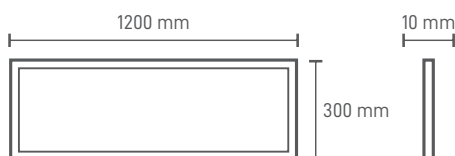

Panel blanco de líneas suaves, una perfecta combinación entre elegancia y simplicidad.

ILAR-00506

REFERENCE

Led Type	SMD
Mounting Type	Recessed
Body Material	Aluminium
Housing Colour	White
Body Shape	Square
LGP	GA40
Nominal Lifetime (EOL end of life)	15000h
Useful Lifetime Based on LM80	10000h
Useful Lifetime Based on LM70	12000h
Dimmable	No

DIMENSION & WEIGHT

Lenght	1200mm
Width	300mm
Height	10mm
Weight	-
Cut-Out	-

PHOTOMETRICAL DATA

Total Luminous Flux	3600 lm
Luminous Efficacy	90 lm/W
Beam Angle	120°
Colour Temperature	4500K
Colour Rendering Index	80
Colour Consistency	<= 10
UGR	<24

CERTIFICATIONS

2014/30/EU (EMC Directive)	YES
2014/35/EU (LVD Directive)	YES
ROHS	YES
ENEC	YES
Warranty	2 YEARS

SIZE

BEAM ANGLE

Designed by Aron Light in Portugal. Made in PRC