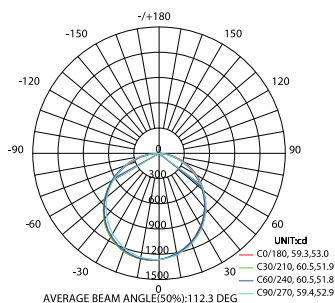

DIMENSION & WEIGHT

Lenght	1200mm
Width	300mm
Height	10mm
Weight	-
Cut-Out	-

PHOTOMETRICAL DATA

Total Luminous Flux	3600 lm
Luminous Efficacy	90 lm/W
Beam Angle	120°
Colour Temperature	4500K
Colour Rendering Index	80
Colour Consistency	<= 10
UGR	<24

ELECTRICAL AND OPERATING DATA

Nominal Wattage	40W
Nominal Voltage	200-240V
Operating Frequency	50/60Hz
Power Factor	0.9
Operating Temperature	-10° C to +40° C

ENERGY LABEL & STANDARS

Energy Label	A+
Energy Consumption KWH/1000H	6 kWh
Type of Protection	IP40
Protection Class	II
Protection Class IK (shock resistance)	IK03

CERTIFICATIONS

2014/30/EU (EMC Directive)	YES
2014/35/EU (LVD Directive)	YES
ROHS	YES
ENEC	YES
Warranty	2 YEARS

SIZE

BEAM ANGLE

Designed by Aron Light in Portugal. Made in PRC