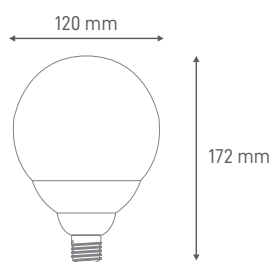

## 18W 4500K

Lâmpada de design clássico com diâmetro de 120mm.

Classic design lamp with 120mm diameter.

Globo de diseño clásico con diametro de 120mm.

**ILAR-00378**

### DIMENSION & WEIGHT

Diameter	120mm
Length	172mm
Weight	140g

### PHOTOMETRICAL DATA

Total Luminous Flux	1650lm
Luminous Efficacy	92lm/W
Beam Angle	200°
Colour Temperature	4500K
Colour Rendering Index	80
Colour Consistency	<= 6

### SIZE