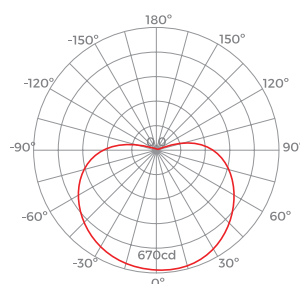

BEAM ANGLE

Designed by Aron Light in Portugal Made in PRC