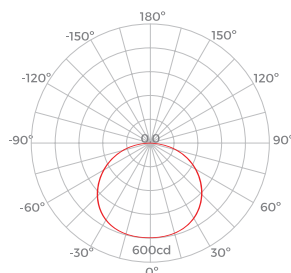

TECHNICAL INFORMATIONS

LÂMPADA G45 E27

6W 6500K

Lâmpada de design clássico com diâmetro de 45mm.

Classic design lamp with 45mm diameter.

Bombilla de diseño clásico con diametro de 45mm.

ILAR-00373

REFERENCE

Reference	ILAR-00373
Lamp type	G45
Lamp Base	E27
Nominal Lifetime (EOL end of life)	25000h
Switching Cycle (times)	15000X
Dimmable	No
Mercury Free	Yes

DIMENSION & WEIGHT

Diameter	45mm
Length	78mm
Weight	25g

PHOTOMETRICAL DATA

Total Luminous Flux	540lm
Luminous Efficacy	83lm/W
Beam Angle	220°
Colour Temperature	6500K
Colour Rendering Index	80
Colour Consistency	<= 6

ELECTRICAL AND OPERATING DATA

Power Rated	6W
Equivalent Wattage	42W
Lamp Current	45mA
Nominal Voltage	220-240V
Operating Frequency	50/60Hz
Power Factor	0.5
Starting Time	0.5s
Warm-up Time (60%)	0.5s
Operating Temperature	-30°C to + 40°C

ENERGY LABEL & STANDARS

Energy Label	A+
Energy Consumption KWH/1000H	6kWh

CERTIFICATIONS

ROHS	YES
CE	YES
LM70	NO
LM80	YES
LM79	-
TM21	NO
ENEC	NO

SIZE

BEAM ANGLE

Designed by Aron Light in Portugal. Made in PRC