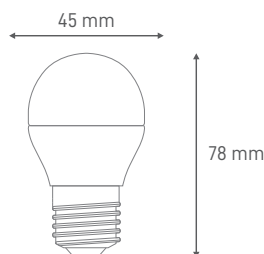

TECHNICAL INFORMATIONS

LÂMPADA G45 E27

6W 6500K

Lâmpada de design clássico com diâmetro de 45mm.

Classic design lamp with 45mm diameter.

Bombilla de diseño clásico con diametro de 45mm.

ILAR-00373

REFERENCE

Reference	ILAR-00373
Lamp type	G45
Lamp Base	E27
Nominal Lifetime (EOL end of life)	25000h
Switching Cycle (times)	15000X
Dimmable	No
Mercury Free	Yes

DIMENSION & WEIGHT

Diameter	45mm
Length	78mm
Weight	25g

PHOTOMETRICAL DATA

Total Luminous Flux	540lm
Luminous Efficacy	83lm/W
Beam Angle	220°
Colour Temperature	6500K
Colour Rendering Index	80
Colour Consistency	<= 6

ELECTRICAL AND OPERATING DATA

Power Rated	6W
Equivalent Wattage	42W
Lamp Current	45mA
Nominal Voltage	220-240V
Operating Frequency	50/60Hz
Power Factor	0.5
Starting Time	0.5s
Warm-up Time (60%)	0.5s
Operating Temperature	-30°C to + 40°C

ENERGY LABEL & STANDARS

Energy Label	A+
Energy Consumption KWH/1000H	6kWh

CERTIFICATIONS

ROHS	YES
CE	YES
LM70	NO
LM80	YES
LM79	-
TM21	NO
ENEC	NO

SIZE

BEAM ANGLE

Designed by Aron Light in Portugal. Made in PRC