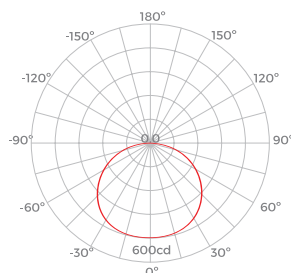

TECHNICAL INFORMATIONS

LÂMPADA G45 E27

6W 4000K

Lâmpada de design clássico com diâmetro de 45mm.

Classic design lamp with 45mm diameter.

Bombilla de diseño clásico con diametro de 45mm.

ILAR-00372

REFERENCE

Reference	ILAR-00372
Lamp type	G45
Lamp Base	E27
Nominal Lifetime (EOL end of life)	25000h
Switching Cycle (times)	15000X
Dimmable	No
Mercury Free	Yes

DIMENSION & WEIGHT

Diameter	45mm
Length	78mm
Weight	25g

PHOTOMETRICAL DATA

Total Luminous Flux	530lm
Luminous Efficacy	82lm/W
Beam Angle	220°
Colour Temperature	4000K
Colour Rendering Index	80
Colour Consistency	<= 6

ELECTRICAL AND OPERATING DATA

Power Rated	6W
Equivalent Wattage	41W
Lamp Current	45mA
Nominal Voltage	220-240V
Operating Frequency	50/60Hz
Power Factor	0.5
Starting Time	0.5s
Warm-up Time (60%)	0.5s
Operating Temperature	-30°C to + 40°C

ENERGY LABEL & STANDARS

Energy Label	A+
Energy Consumption KWH/1000H	6kWh

CERTIFICATIONS

ROHS	YES
CE	YES
LM70	NO
LM80	YES
LM79	-
TM21	NO
ENEC	NO

SIZE

BEAM ANGLE

Designed by Aron Light in Portugal. Made in PRC