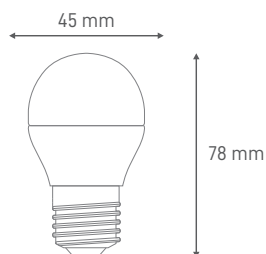

TECHNICAL INFORMATIONS

LÂMPADA G45 E27

6W 4000K

Lâmpada de design clássico com diâmetro de 45mm.

Classic design lamp with 45mm diameter.

Bombilla de diseño clásico con diametro de 45mm.

ILAR-00372

REFERENCE

Reference	ILAR-00372
Lamp type	G45
Lamp Base	E27
Nominal Lifetime (EOL end of life)	25000h
Switching Cycle (times)	15000X
Dimmable	No
Mercury Free	Yes

DIMENSION & WEIGHT

Diameter	45mm
Length	78mm
Weight	25g

PHOTOMETRICAL DATA

Total Luminous Flux	530lm
Luminous Efficacy	82lm/W
Beam Angle	220°
Colour Temperature	4000K
Colour Rendering Index	80
Colour Consistency	<= 6

ELECTRICAL AND OPERATING DATA

Power Rated	6W
Equivalent Wattage	41W
Lamp Current	45mA
Nominal Voltage	220-240V
Operating Frequency	50/60Hz
Power Factor	0.5
Starting Time	0.5s
Warm-up Time (60%)	0.5s
Operating Temperature	-30°C to + 40°C

ENERGY LABEL & STANDARS

Energy Label	A+
Energy Consumption KWH/1000H	6kWh

CERTIFICATIONS

ROHS	YES
CE	YES
LM70	NO
LM80	YES
LM79	-
TM21	NO
ENEC	NO

SIZE

BEAM ANGLE

Designed by Aron Light in Portugal. Made in PRC