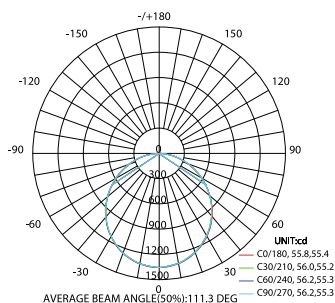

DIMENSION & WEIGHT

Lenght	595mm
Width	595mm
Height	10mm
Weight	-
Cut-Out	-

PHOTOMETRICAL DATA

Total Luminous Flux	3600 lm
Luminous Efficacy	90 lm/W
Beam Angle	120°
Colour Temperature	4500K
Colour Rendering Index	80
Colour Consistency	<= 10
UGR	<21

CERTIFICATIONS

2014/30/EU (EMC Directive)	YES
2014/35/EU (LVD Directive)	YES
ROHS	YES
ENEC	YES
Warranty	2 YEARS

SIZE

BEAM ANGLE

Designed by Aron Light in Portugal. Made in PRC