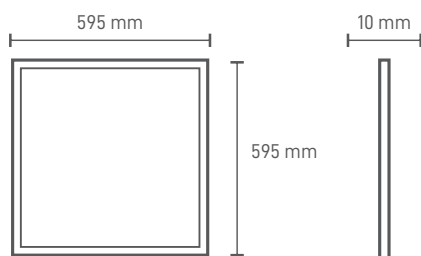

DIMENSION & WEIGHT

Lenght	595mm
Width	595mm
Height	10mm
Weight	-
Cut-Out	-

PHOTOMETRICAL DATA

Total Luminous Flux	3600 lm
Luminous Efficacy	90 lm/W
Beam Angle	120°
Colour Temperature	4500K
Colour Rendering Index	80
Colour Consistency	<= 10
UGR	<21

CERTIFICATIONS

2014/30/EU (EMC Directive)	YES
2014/35/EU (LVD Directive)	YES
ROHS	YES
ENEC	YES
Warranty	2 YEARS

SIZE

BEAM ANGLE

Designed by Aron Light in Portugal. Made in PRC