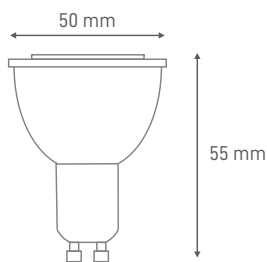

TECHNICAL INFORMATIONS

GU10 SPOTLIGHTS

5W 3000K

Linha GU10 com vários ângulos de abertura e potências para diferentes espaços.

GU10 line with several wattages and beam angles for different spaces.

Línea microicas con diferentes potencias y haz de luz para espacios variados.

ILAR-00321

REFERENCE		DIMENSION & WEIGHT		PHOTOMETRICAL DATA	
Reference	ILAR-00321	Diameter	50mm	Total Luminous Flux	420lm
Lamp type	GU10	Length	55mm	Luminous Efficacy	90lm/W
Lamp Base	GU10	Weight	30g	Beam Angle	120°
Nominal Lifetime (EOL end of life)	25000h			Colour Temperature	3000K
Switching Cycle (times)	15000X			Colour Rendering Index	80
Dimmable	No			Colour Consistency	<= 6
Mercury Free	Yes				

SIZE

BEAM ANGLE

Designed by Aron Light in Portugal. Made in PRC