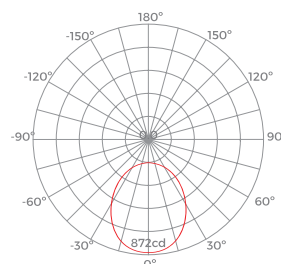

ILAR-00321

REFERENCE		DIMENSION & WEIGHT		PHOTOMETRICAL DATA	
Reference	ILAR-00321	Diameter	50mm	Total Luminous Flux	420lm
Lamp type	GU10	Length	55mm	Luminous Efficacy	90lm/W
Lamp Base	GU10	Weight	30g	Beam Angle	120°
Nominal Lifetime (EOL end of life)	25000h			Colour Temperature	3000K
Switching Cycle (times)	15000X			Colour Rendering Index	80
Dimmable	No			Colour Consistency	<= 6
Mercury Free	Yes				

ELECTRICAL AND OPERATING DATA		ENERGY LABEL & STANDARS		CERTIFICATIONS	
Power Rated	5W	Energy Label	A+	ROHS	YES
Equivalent Wattage	35W	Energy Consumption KWH/1000H	5kWh	CE	YES
Lamp Current	42mA			LM70	NO
Nominal Voltage	220-240V			LM80	YES
Operating Frequency	50/60Hz			LM79	-
Power Factor	0.5			TM21	-
Starting Time	0.5s			ENEC	-
Warm-up Time (60%)	0.5s				
Operating Temperature	-30°C to + 40°C				

SIZE

BEAM ANGLE

Designed by Aron Light in Portugal. Made in PRC