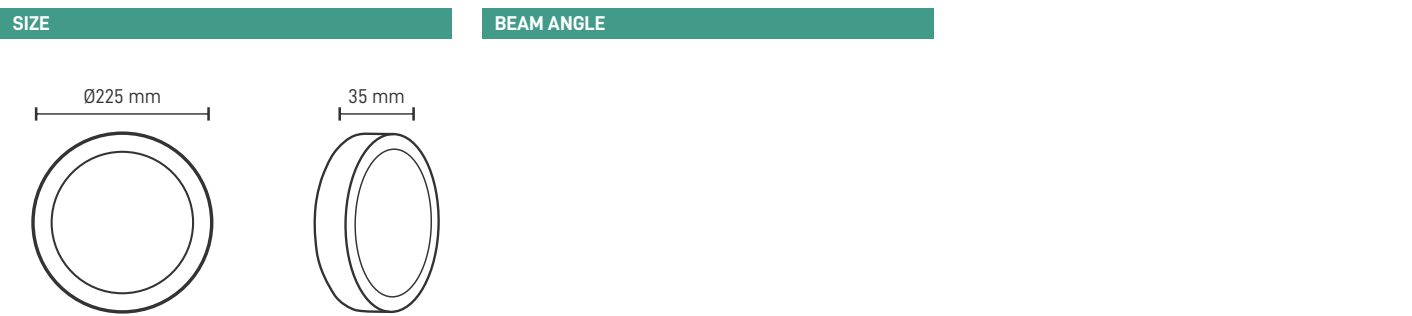

Designed by Aron Light in Portugal. Made in PRC