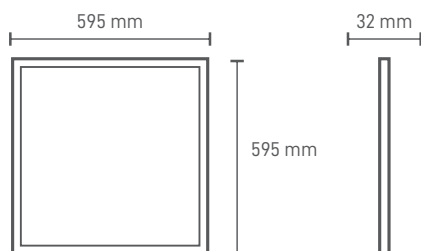

#### ILAR-00857

REFERENCE		DIMENSION & WEIGHT		PHOTOMETRICAL DATA	
Led Type	SMD	Lenght	595mm	Total Luminous Flux	3600 lm
Mounting Type	Recessed	Width	595mm	Luminous Efficacy	90 lm/W
Body Material	Aluminium	Height	32mm	Beam Angle	120°
Housing Colour	White	Weight	-	Colour Temperature	5700K
Body Shape	Square	Cut-Out	590x590mm	Colour Rendering Index	>80
Nominal Lifetime (EOL end of life)	40000H			Colour Consistency	-
Dimmable	No			UGR	<19

#### SIZE

Designed by Aron Light in Portugal. Made in PRC